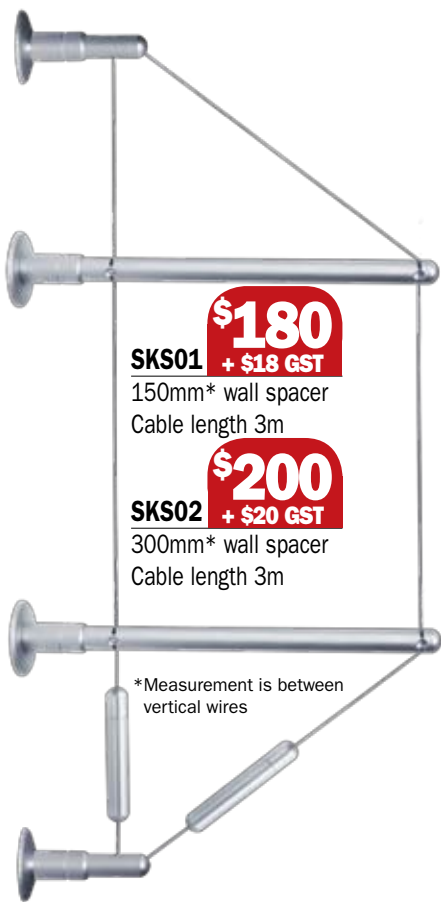

ShopCable[®] is a graphic and product display system with a wide range of uses. It is available in floor to ceiling, wall to floor and wall to wall configurations.

ShopCable[®] can be used to showcase and present products, signs and graphic panels. Used in conjunction with our Tuffline[®] system, changing graphics has never been easier.

Cable systems (complete assembly)

SKC01 **\$27⁰⁰**
+ \$2.70 GST

Floor to ceiling
Cable length 4m

SKC02 **\$70⁰⁰**
+ \$7.00 GST

Wall to wall
(swivel connector)
Cable length 4m

Wall mounted shelving kit

SKS01 **\$180**
+ \$18 GST

150mm* wall spacer
Cable length 3m

SKS02 **\$200**
+ \$20 GST

300mm* wall spacer
Cable length 3m

*Measurement is between vertical wires

Cable system accessories

SKC03 **\$6⁵⁰**
+ \$0.65 GST

Vertical panel support – single