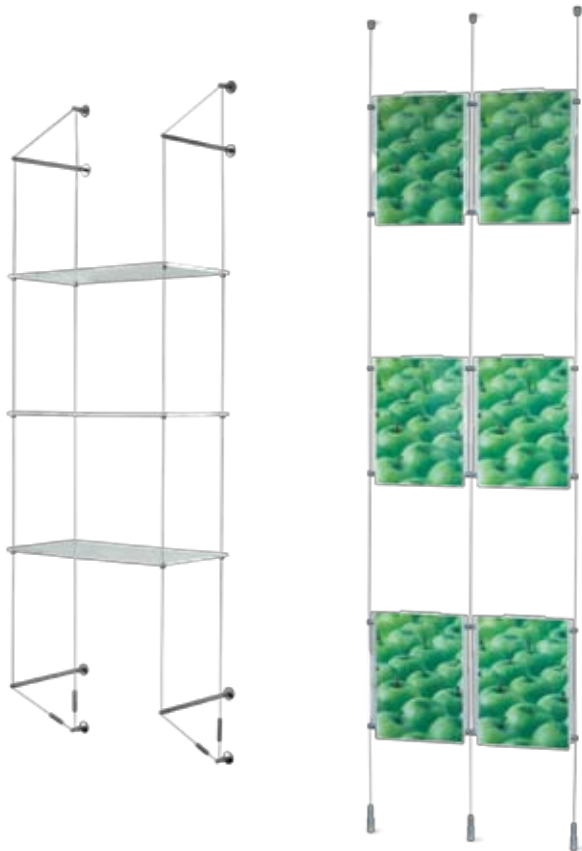

ShopCable®

retail graphic and product display

ShopCable® is a graphic and product display system with a wide range of uses. It is available in floor to ceiling, wall to floor and wall to wall configurations.

ShopCable® is a graphic and product display system with a wide range of uses. It is available in floor to ceiling, wall to floor and wall to wall configurations.

ShopCable® can be used to showcase and present products, signs and graphic panels. Used in conjunction with our Tuffline® system, changing graphics has never been easier.

ShopCable® online shop is now available

<http://www.flash.com.au/shopcable.html>

ShopCable®

FREE CALL

1800 606 682

www.flash.com.au

Sydney
8 Guihen Street
Camperdown NSW 2050
T +61 2 8594 3555
F +61 2 9550 4271
E flash.aus@flash.com.au

Brisbane
19 Chester St
Newstead QLD 4006
T +61 7 3620 7600
F +61 7 3252 1228
E brisbane.qld@flash.com.au

Canberra
61 Kembla Street
Fyshwick ACT 2609
T +61 2 6280 6166
F +61 2 6280 6177
E canberra.act@flash.com.au