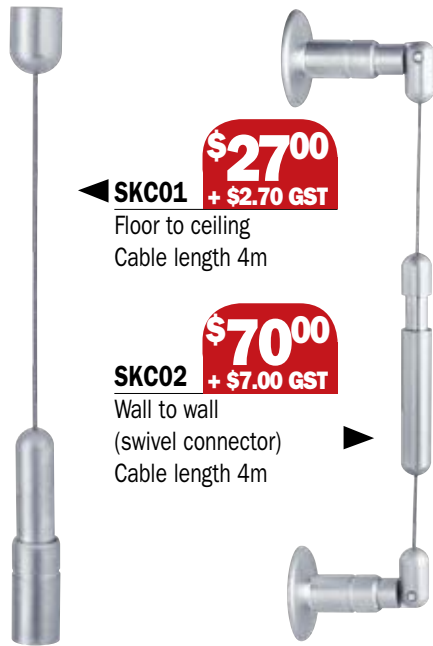

ShopCable[®]

retail graphic and product display

ShopCable[®] is a graphic and product display system with a wide range of uses. It is available in floor to ceiling, wall to floor and wall to wall configurations.

ShopCable[®] is a graphic and product display system with a wide range of uses. It is available in floor to ceiling, wall to floor and wall to wall configurations.

ShopCable[®] can be used to showcase and present products, signs and graphic panels. Used in conjunction with our Tuffline[®] system, changing graphics has never been easier.

Cable systems (complete assembly)

SKC01 **\$27⁰⁰**
+ \$2.70 GST

Floor to ceiling
Cable length 4m

SKC02 **\$70⁰⁰**
+ \$7.00 GST

Wall to wall
(swivel connector)
Cable length 4m

Wall mounted shelving kit

SKS01 **\$180**
+ \$18 GST