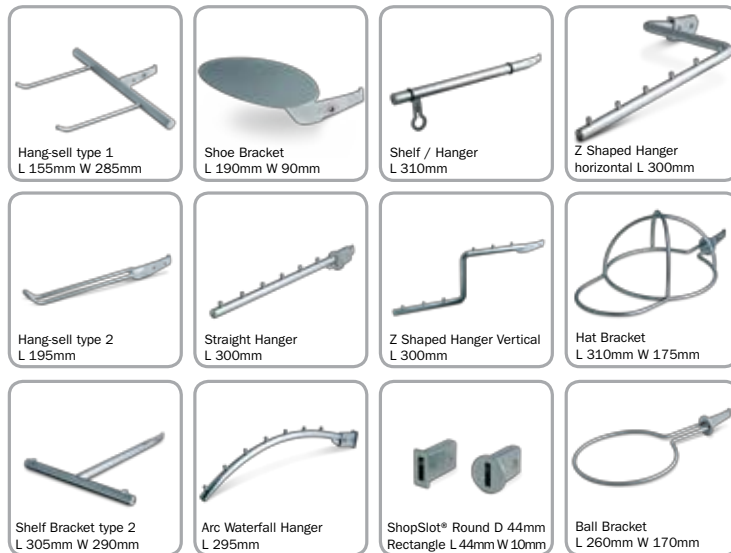

ShopSlot®

merchandising system

ShopSlot® is a simple, smart, easy to use retail merchandising system.

This new generation system has no complex push button or screw fittings, just a simple slot-in application.

A wide range of brackets, hangers, hooks and shelves is available. Custom fixtures can also be created.

ShopSlot®

FREE CALL
1800 606 682
www.flash.com.au

Sydney
8 Guihen Street
Camperdown NSW 2050
T +61 2 8594 3555
F +61 2 9550 4271
E flash.aus@flash.com.au