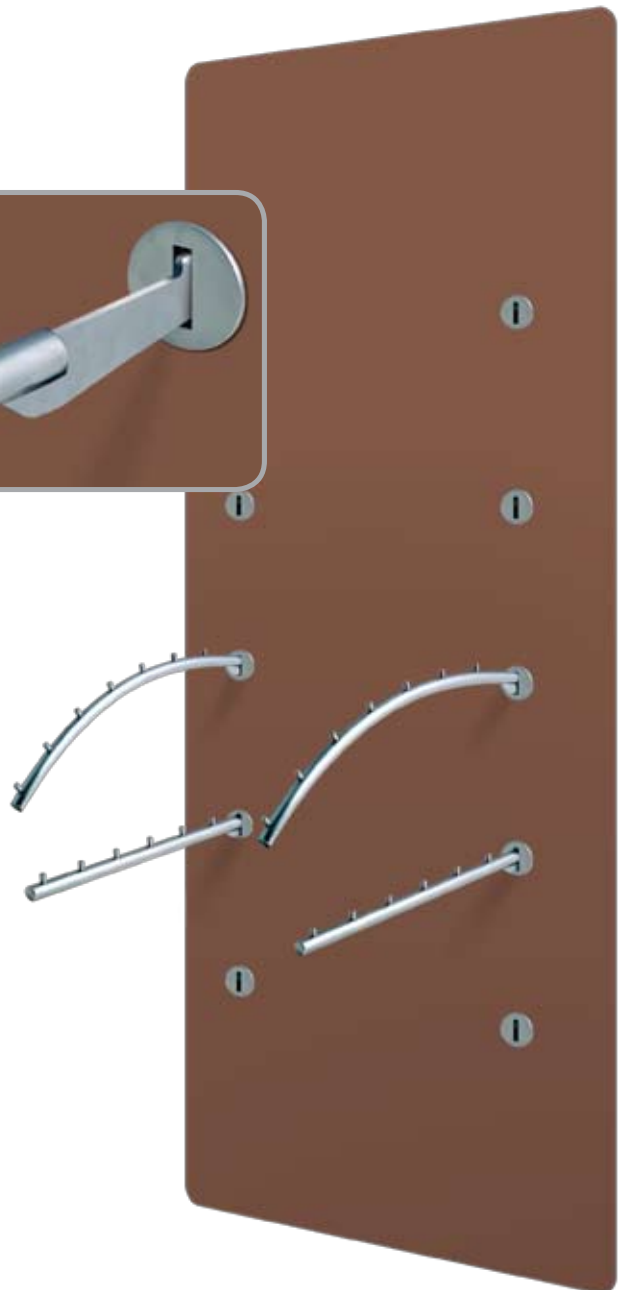

ShopSlot®

merchandising system

ShopSlot® is a simple, smart, easy to use retail merchandising system.

This new generation system has no complex push button or screw fittings, just a simple slot-in application.

A wide range of brackets, hangers, hooks and shelves is available. Custom fixtures can also be created.

ShopSlot®

FREE CALL
1800 606 682
www.flash.com.au

Sydney
8 Guihen Street
Camperdown NSW 2050
T +61 2 8594 3555
F +61 2 9550 4271
E flash.aus@flash.com.au