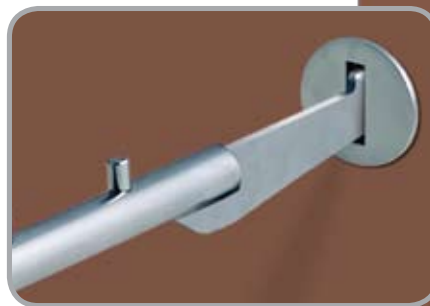

ShopSlot®

merchandising system

ShopSlot® is a simple, smart, easy to use retail merchandising system.

This new generation system has no complex push button or screw fittings, just a simple slot-in application.

A wide range of brackets, hangers, hooks and shelves is available. Custom fixtures can also be created.

ShopSlot®

FREE CALL
1800 606 682
www.flash.com.au

Sydney
8 Guihen Street
Camperdown NSW 2050
T +61 2 8594 3555
F +61 2 9550 4271
E flash.aus@flash.com.au

Brisbane
19 Chester St
Newstead QLD 4006
T +61 7 3620 7600
F +61 7 3252 1228
E brisbane.qld@flash.com.au

Canberra
61 Kembla Street
Fyshwick ACT 2609
T +61 2 6280 6166
F +61 2 6280 6177
E canberra.act@flash.com.au