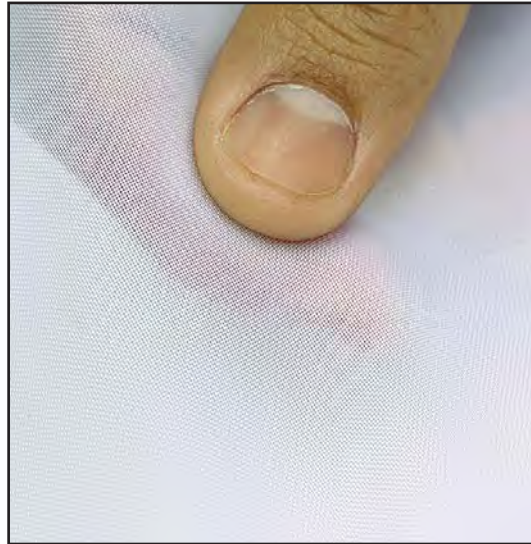

Voile

Max.Width:	1.3 metres
Finish:	Sheer translucent
Thickness Weight:	45 gsm
Material:	Polyester voile

- Can be viewed from both sides
- Indoor use only
- Soft and pliable
- Can be sewn
- Print quality medium to low saturation and contrast due to its translucency
- Highly Translucent material, ideal for room divider and multiple layering

Common Usage:

- Internal banners
- Wall hanging
- Room dividers
- Creating atmospheric environments

Alternatives:

- Metallic Voile
- Trilobal 80

7 / **10** Print
Quality

DyeSub materials