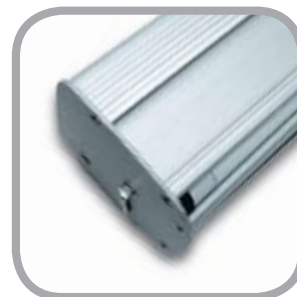

- 30 seconds set up!
- Lightweight
- Durable
- Padded fabric carry case included

Where price matters, this rollup is value for money. The Astro^o is available in 850mm wide, single or double sided (Astro^o +), and includes purpose fitting carry bag. Fold away foot provides extra stability.

Over 2500 displays sold last financial year!